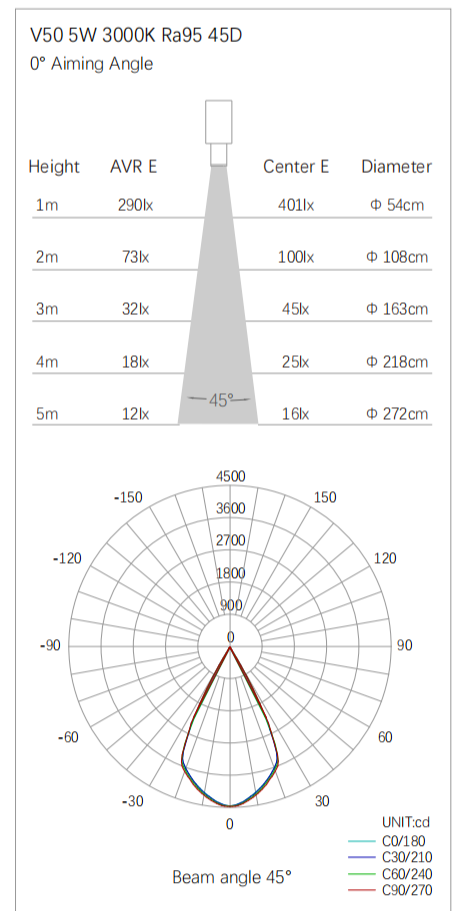

SPECIFICATION

Wattage : 3W / 5W / 7W
 Color temperature : 2700K / 3000K / 4000K
 CRI : Ra95 (R9>90)
 Beam angle : 6-45°
 Adjusted by zoom lens control device
 Driver : AC220-240V
 Dimming : 0/1-10V , DALI , TRIAC , CASAMBI

FEATURES

Product surface color : Silver, Black, Customized
 Rotatable through 365° on adaptor, 90° tilt
 Adaptor : 3-circuit / ceiling-mounted
 Protection degree : IP20 (En60598)
 Energy efficiency: EEIA

Radial distribution & Conical illuminance

D Distance To Fix From Wall or Floor
 LX Initial illuminance Level At Center of Beam
 L Beam Length (where candlepower drops to 50% of maximum)
 W Beam Width (where candlepower drops to 50% of maximum)

Lighting effect

Specifications

| Model No. | Total Power (W) | LED Power (W) | Voltage | CRI (Ra) | Color Temp (K) | LED Flux (lm) | Beam Angle | IP Grade |
|--------------------|-----------------|---------------|------------|----------|----------------|---------------|------------|----------|
| Infinity V50 Saami | 3 | 2.7 | AC22V-240V | 95 | 2700 | 200 | 6-45° | IP20 |
| | | | | | 3000 | 220 | | |
| | | | | | 4000 | 230 | | |
| Infinity V50 Saami | 5 | 4.5 | | | 2700 | 390 | | |
| | | | | | 3000 | 420 | | |
| | | | | | 4000 | 430 | | |
| Infinity V50 Saami | 7 | 6.3 | | | 2700 | 506 | | |
| | | | | | 3000 | 548 | | |
| | | | | | 4000 | 562 | | |