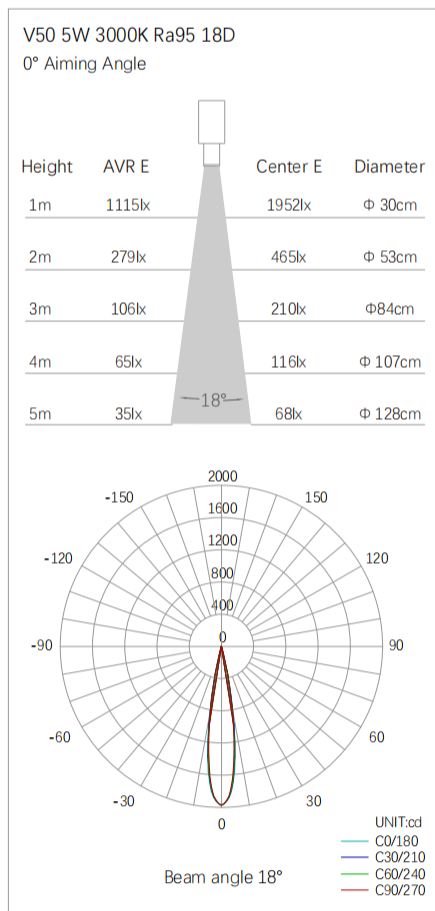

SPECIFICATION

Wattage : 3W / 5W / 7W
 Color temperature : 2700K / 3000K / 4000K
 CRI : Ra95 (R9>90)
 Beam angle : 6-45°
 Adjusted by zoom lens control device
 Driver : AC220-240V
 Dimming : 0/1-10V , DALI , TRIAC , CASAMBI

FEATURES

Product surface color : Silver, Black, Customized
 Rotatable through 365° on adaptor, 90° tilt
 Adaptor : 3-circuit / ceiling-mounted
 Protection degree : IP20 (En60598)
 Energy efficiency: EEIA

Radial distribution & Conical illuminance

D Distance To Fix From Wall or Floor
 LX Initial illuminance Level At Center of Beam
 L Beam Length (where candlepower drops to 50% of maximum)
 W Beam Width (where candlepower drops to 50% of maximum)

Lighting effect

Specifications

| Model No. | Total Power (W) | LED Power (W) | Voltage | CRI (Ra) | Color Temp (K) | LED Flux (lm) | Beam Angle | IP Grade |
|--------------------|-----------------|---------------|------------|----------|----------------|---------------|------------|----------|
| Infinity V50 Saami | 3 | 2.7 | AC22V-240V | 95 | 2700 | 200 | 6-45° | IP20 |
| | | | | | 3000 | 220 | | |
| | | | | | 4000 | 230 | | |
| Infinity V50 Saami | 5 | 4.5 | | | 2700 | 390 | | |
| | | | | | 3000 | 420 | | |
| | | | | | 4000 | 430 | | |
| Infinity V50 Saami | 7 | 6.3 | | | 2700 | 506 | | |
| | | | | | 3000 | 548 | | |
| | | | | | 4000 | 562 | | |