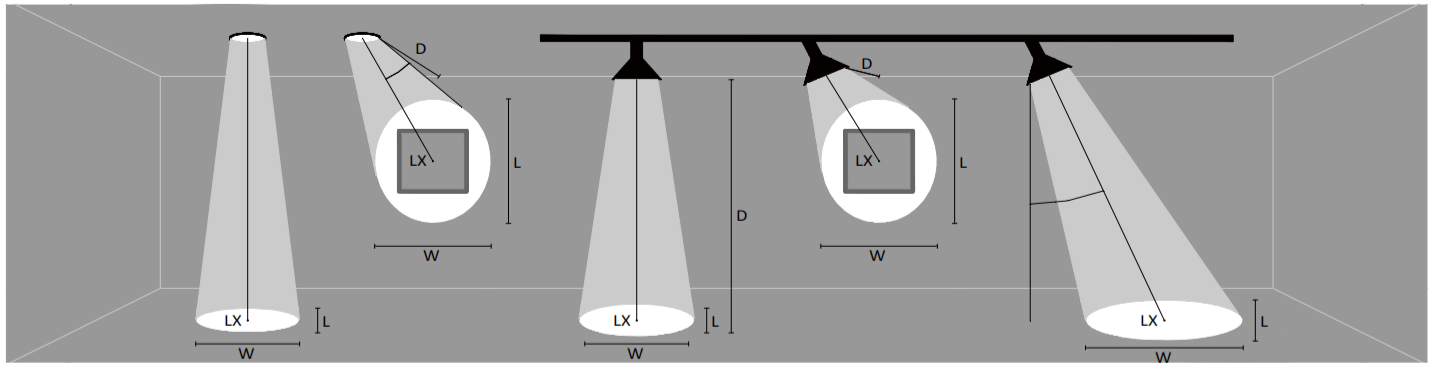

FEATURES

Product surface color : Silver, Black, Customized
 Rotatable through 365° on adaptor, 90° tilt
 Adaptor : 3-circuit / ceiling-mounted
 Protection degree : IP20 (En60598)
 Energy efficiency: EEIA

Radial distribution & Conical illuminance

D Distance To Fix From Wall or Floor
 LX Initial illuminance Level At Center of Beam
 L Beam Length (where candlepower drops to 50% of maximum)
 W Beam Width (where candlepower drops to 50% of maximum)

Lighting effect

Specifications

| Model No. | Total Power (W) | LED Power (W) | Voltage | CRI (Ra) | Color Temp (K) | LED Flux (lm) | Beam Angle | IP Grade |
|--------------------|-----------------|---------------|------------|----------|----------------|---------------|------------|----------|
| Infinity V50 Saami | 3 | 2.7 | AC22V-240V | 95 | 2700 | 200 | 6-45° | IP20 |
| | | | | | 3000 | 220 | | |
| | | | | | 4000 | 230 | | |
| Infinity V50 Saami | 5 | 4.5 | | | 2700 | 390 | | |
| | | | | | 3000 | 420 | | |
| | | | | | 4000 | 430 | | |
| Infinity V50 Saami | 7 | 6.3 | | | 2700 | 506 | | |
| | | | | | 3000 | 548 | | |
| | | | | | 4000 | 562 | | |