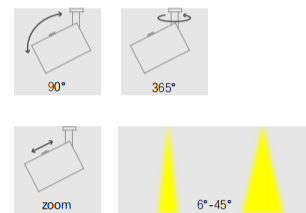

PRODUCT INTRODUCTION

It features a very high color rendering index of CRI 98/95, which can highlight the special features of the items on display and catch the viewers' attention. With the 3 circuits track installation, it is a creative and versatile way to create multiple spotlights and help create distinct interior spaces

FEATURES

Product surface color : Silver, Black, Customized
 Rotatable through 365° on adaptor, 90° tilt
 Adaptor : 3-circuit / ceiling-mounted
 Protection degree : IP20 (En60598)
 Energy efficiency: EEIA

Radial distribution & Conical illuminance

D Distance To Fix From Wall or Floor
 LX Initial illuminance Level At Center of Beam
 L Beam Length (where candlepower drops to 50% of maximum)
 W Beam Width (where candlepower drops to 50% of maximum)

Lighting effect

Specifications

| Model No. | Total Power (W) | LED Power (W) | Voltage | CRI (Ra) | Color Temp (K) | LED Flux (lm) | Beam Angle | IP Grade |
|--------------------|-----------------|---------------|------------|----------|----------------|---------------|------------|----------|
| Infinity V50 Saami | 3 | 2.7 | AC22V-240V | 95 | 2700 | 200 | 6-45° | IP20 |
| | | | | | 3000 | 220 | | |
| | | | | | 4000 | 230 | | |
| Infinity V50 Saami | 5 | 4.5 | | | 2700 | 390 | | |
| | | | | | 3000 | 420 | | |
| | | | | | 4000 | 430 | | |
| Infinity V50 Saami | 7 | 6.3 | | | 2700 | 506 | | |
| | | | | | 3000 | 548 | | |
| | | | | | 4000 | 562 | | |