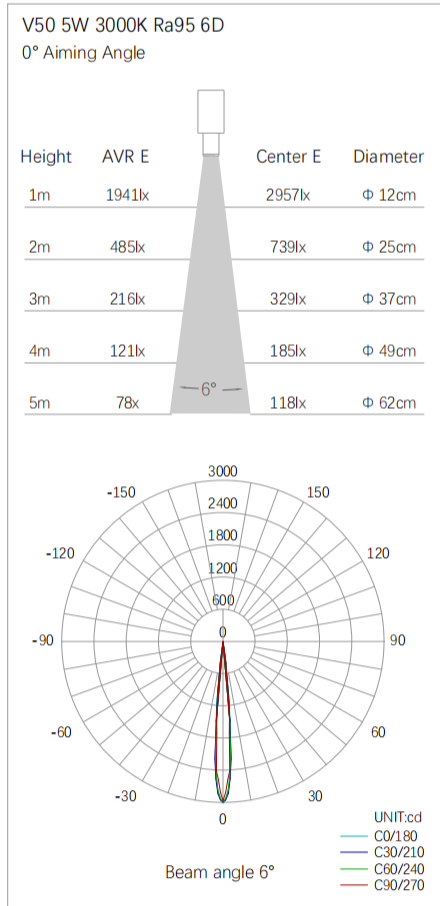

SPECIFICATION

Wattage : 3W / 5W / 7W
 Color temperature : 2700K / 3000K / 4000K
 CRI : Ra95 (R9>90)
 Beam angle : 6-45°
 Adjusted by zoom lens control device
 Driver : AC220-240V
 Dimming : 0/1-10V , DALI , TRIAC , CASAMBI

Radial distribution & Conical illuminance

D Distance To Fix From Wall or Floor
 LX Initial illuminance Level At Center of Beam
 L Beam Length (where candlepower drops to 50% of maximum)
 W Beam Width (where candlepower drops to 50% of maximum)

Lighting effect

Specifications

| Model No. | Total Power (W) | LED Power (W) | Voltage | CRI (Ra) | Color Temp (K) | LED Flux (lm) | Beam Angle | IP Grade |
|--------------------|-----------------|---------------|------------|----------|----------------|---------------|------------|----------|
| Infinity V50 Saami | 3 | 2.7 | AC22V-240V | 95 | 2700 | 200 | 6-45° | IP20 |
| | | | | | 3000 | 220 | | |
| | | | | | 4000 | 230 | | |
| Infinity V50 Saami | 5 | 4.5 | | | 2700 | 390 | | |
| | | | | | 3000 | 420 | | |
| | | | | | 4000 | 430 | | |
| Infinity V50 Saami | 7 | 6.3 | | | 2700 | 506 | | |
| | | | | | 3000 | 548 | | |
| | | | | | 4000 | 562 | | |